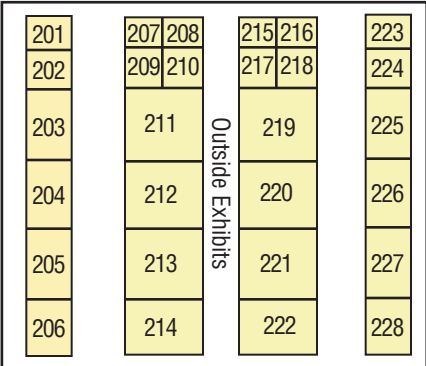

Victoria Livestock Show Pavilion

VLS Hall
Educational Programs

Exhibitor Parking

Visitor Parking

BEN WILSON

Equipment & Tractor
Demonstration Area

Visitor Parking

NORTH STREET

**South Texas Farm & Ranch Show Map
Victoria Community Center**