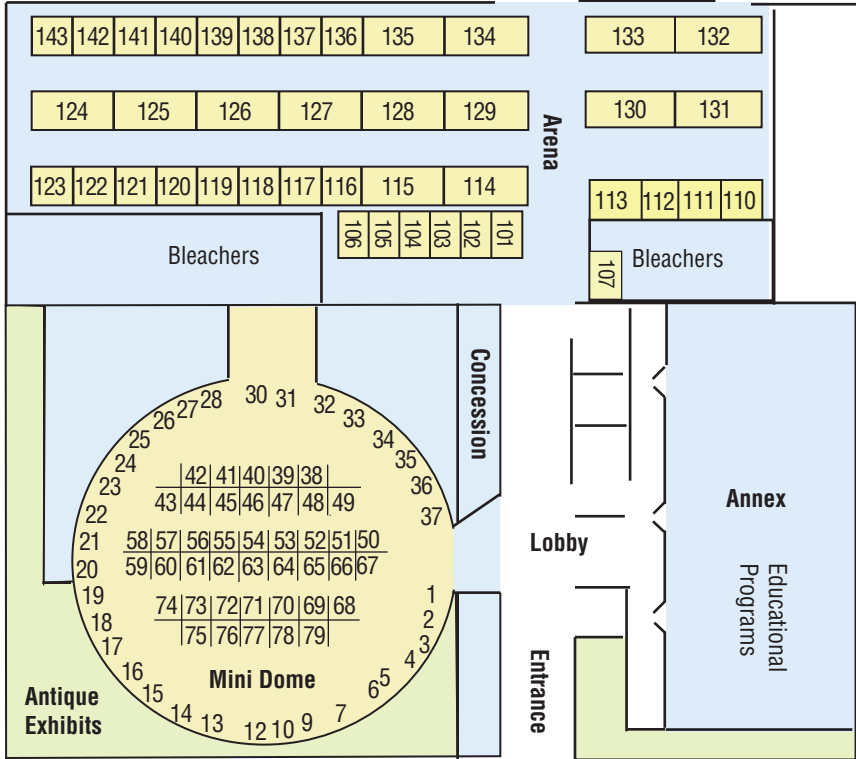

Victoria Livestock Show Pavilion

VLS Hall
Educational Programs

Exhibitor Parking

Visitor Parking

BEN WILSON

Equipment & Tractor
Demonstration Area

Visitor Parking

NORTH STREET

**South Texas Farm & Ranch Show Map
Victoria Community Center**