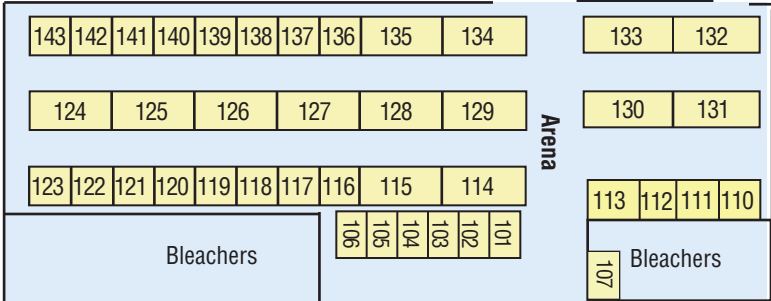

Livestock Show Pavilion

VLS Hall
Educational Programs

Exhibitor Parking

Visitor Parking

Equipment & Tractor Demonstration Area

Visitor Parking

BEN WILSON

NORTH STREET

South Texas Farm & Ranch Show Map
Victoria Community Center