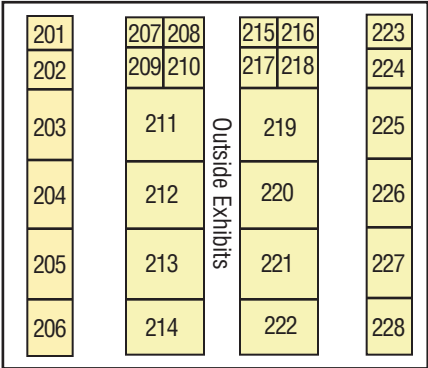

Livestock Show Pavilion

VLS Hall
Educational Programs

Exhibitor Parking

Visitor Parking

Equipment & Tractor Demonstration Area

Visitor Parking

BEN WILSON

NORTH STREET

South Texas Farm & Ranch Show Map
Victoria Community Center