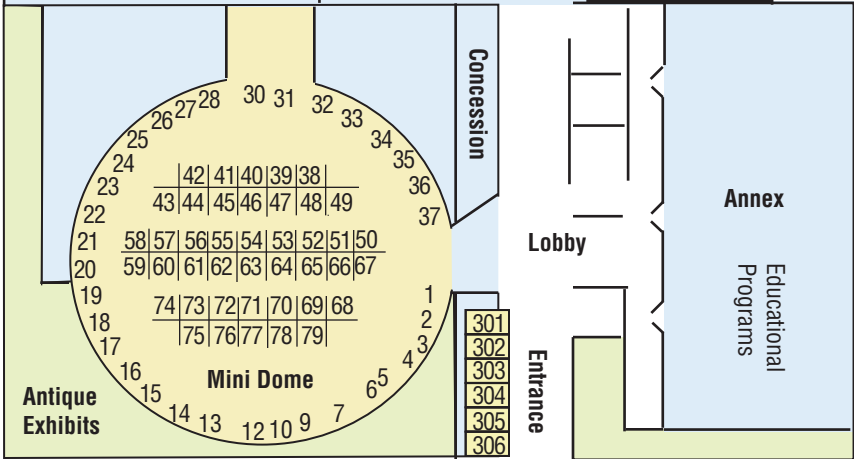

Livestock Show Pavilion

VLS Hall
Educational Programs

Exhibitor Parking

Visitor Parking

Equipment & Tractor Demonstration Area

Visitor Parking

BEN WILSON

NORTH STREET

South Texas Farm & Ranch Show Map
Victoria Community Center