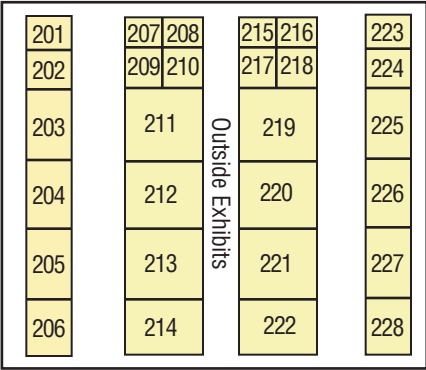

Livestock Show Pavillion

Jaycee Hall
Educational Programs

Exhibitor Parking

Equipment & Tractor Demonstration Area

Visitor Parking

Visitor Parking

BEN WILSON

NORTH STREET

South Texas Farm & Ranch Show Map
Victoria Community Center