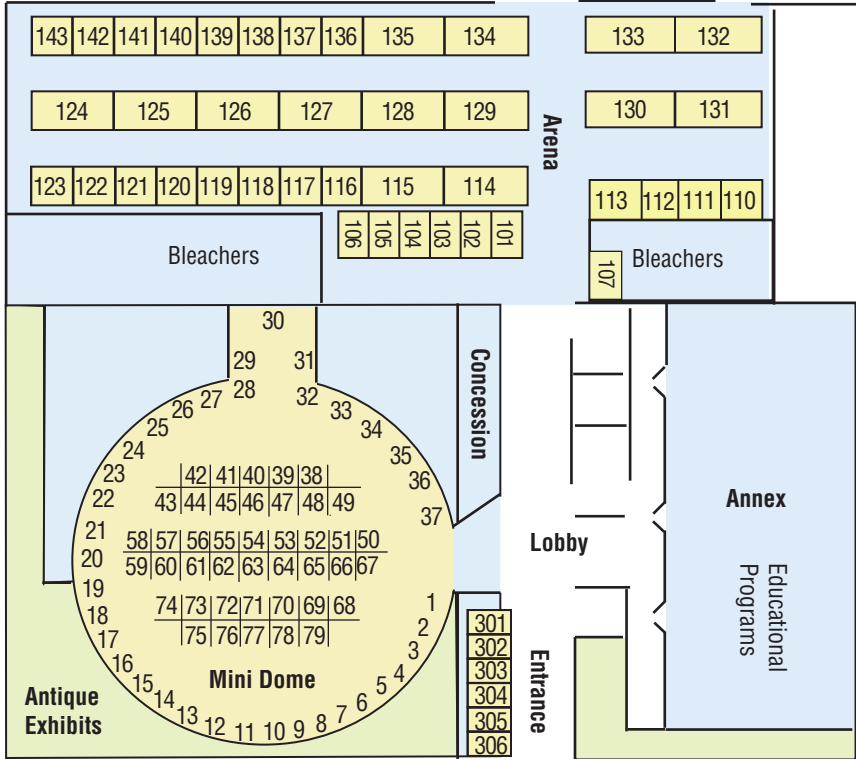

Livestock Show Pavillion

Jaycee Hall
Educational Programs

Exhibitor Parking

Equipment & Tractor Demonstration Area

Visitor Parking

Visitor Parking

BEN WILSON

NORTH STREET

South Texas Farm & Ranch Show Map
Victoria Community Center